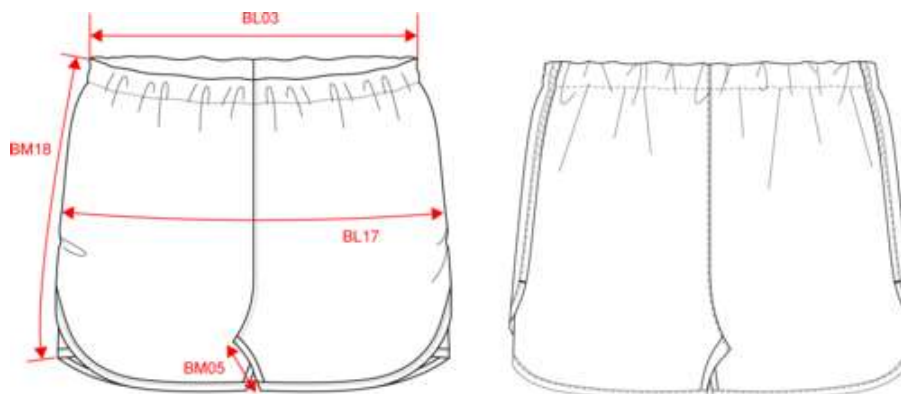

PA134

Ladies' running shorts

Dimensions (cm)

Measurements in cm	XS	S	M	L	XL	XXL
BL03 - 1/2 elasticated waist width relaxed (front over back)	31.00	34.00	37.00	40.00	43.00	46.00
BL17 - 1/2 hip width (measured parallel to waistband)	45.00	48.00	51.00	54.00	57.00	60.00
BM05 - Inseam length	6.50	7.00	7.50	8.00	8.50	9.00
BM18 - Side length (waistband included)	26.50	27.50	28.50	29.50	30.50	31.50